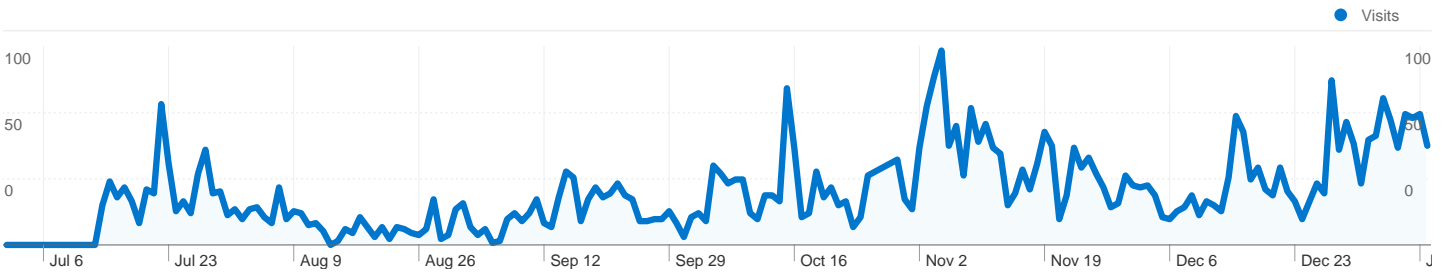

**Site Usage**

 **5,074** Visits

 **36.60%** Bounce Rate

 **20,994** Pageviews

 **00:06:19** Avg. Time on Site

 **4.14** Pages/Visit

 **21.60%** % New Visits

**Visitors Overview**

## 1,115 people visited this site

 **5,074** Visits

 **1,115** Absolute Unique Visitors

 **20,994** Pageviews

 **4.14** Average Pageviews

 **00:06:19** Time on Site

 **36.60%** Bounce Rate

 **21.60%** New Visits

All traffic sources sent a total of 5,074 visits

-  **38.92%** Direct Traffic
-  **37.27%** Referring Sites
-  **23.81%** Search Engines

- **Direct Traffic**  
1,975.00 (38.92%)
- **Referring Sites**  
1,891.00 (37.27%)
- **Search Engines**  
1,208.00 (23.81%)

**5,074 visits came from 16 countries/territories**

Site Usage

Country/Territory	Visits	Pages/Visit	Avg. Time on Site	% New Visits	Bounce Rate
Italy	4,975	4.15	00:06:24	21.11%	36.48%
France	39	3.92	00:03:46	20.51%	25.64%
Argentina	11	2.09	00:02:26	81.82%	45.45%
United States	11	2.36	00:01:13	90.91%	36.36%
Spain	8	2.38	00:01:56	50.00%	50.00%
Canada	7	3.57	00:02:20	42.86%	28.57%
Switzerland	5	1.20	00:00:14	80.00%	80.00%
China	4	1.00	00:00:00	50.00%	100.00%
Germany	3	11.33	00:03:36	100.00%	66.67%