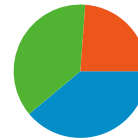

- **Direct Traffic**
  1,975.00 (38.92%)
- **Referring Sites**
  1,891.00 (37.27%)
- **Search Engines**
  1,208.00 (23.81%)

Top Traffic Sources

Sources	Visits	% visits	Keywords	Visits	% visits
(direct) ((none))	1,975	38.92%	la cassa.net	176	14.57%
google (organic)	1,030	20.30%	lacassa.net	173	14.32%
it.mg40.mail.yahoo.com	342	6.74%	(not set)	149	12.33%
facebook.com (referral)	295	5.81%	www.lacassa.net	114	9.44%
linkomm.net (referral)	239	4.71%	la cassa.netù	107	8.86%