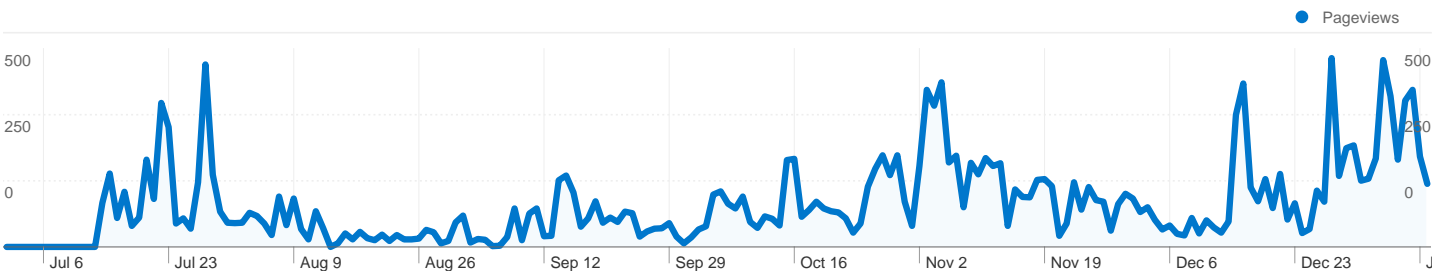

Pages on this site were viewed a total of 20,994 times

20,994 Pageviews

12,362 Unique Views

36.60% Bounce Rate

Top Content

Pages	Pageviews	% Pageviews
/	8,738	41.62%
/?info=forum	1,014	4.83%
/?info=login	398	1.90%
/cultura/LaCassa-Editrice/Proviamo-con-un-wiki-racconto?/=	307	1.46%
/servizio/dalla-minoranza/passaggio-di-consegne/	295	1.41%