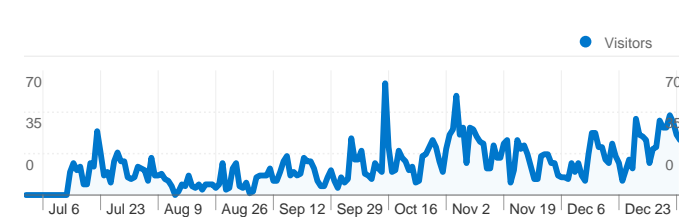

**Site Usage**

 **5,074** Visits

 **36.60%** Bounce Rate

 **20,994** Pageviews

 **00:06:19** Avg. Time on Site

 **4.14** Pages/Visit

 **21.60%** % New Visits

**Visitors Overview**

**Visitors**  
**1,115**

**Map Overlay world**

**Traffic Sources Overview**

- **Direct Traffic**  
1,975.00 (38.92%)
- **Referring Sites**  
1,891.00 (37.27%)
- **Search Engines**  
1,208.00 (23.81%)

**Content Overview**

## 1,115 people visited this site

 **5,074** Visits

 **1,115** Absolute Unique Visitors

 **20,994** Pageviews

 **4.14** Average Pageviews

 **00:06:19** Time on Site

 **36.60%** Bounce Rate

 **21.60%** New Visits

**5,074 visits came from 16 countries/territories**

Site Usage

Country/Territory	Visits	Pages/Visit	Avg. Time on Site	% New Visits	Bounce Rate
Italy	4,975	4.15	00:06:24	21.11%	36.48%
France	39	3.92	00:03:46	20.51%	25.64%
Argentina	11	2.09	00:02:26	81.82%	45.45%
United States	11	2.36	00:01:13	90.91%	36.36%
Spain	8	2.38	00:01:56	50.00%	50.00%
Canada	7	3.57	00:02:20	42.86%	28.57%
Switzerland	5	1.20	00:00:14	80.00%	80.00%
China	4	1.00	00:00:00	50.00%	100.00%
Germany	3	11.33	00:03:36	100.00%	66.67%