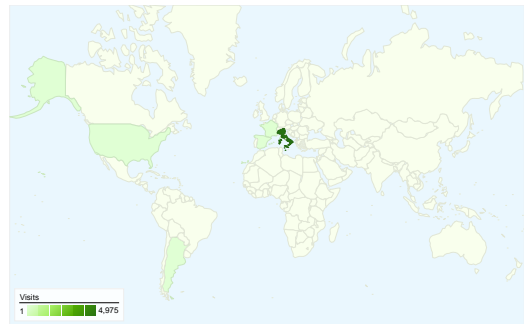

**Site Usage**

 **5,074** Visits

 **36.60%** Bounce Rate

 **20,994** Pageviews

 **00:06:19** Avg. Time on Site

 **4.14** Pages/Visit

 **21.60%** % New Visits

**Visitors Overview**

**Visitors**  
**1,115**

**Map Overlay world**

**Traffic Sources Overview**

- **Direct Traffic**  
1,975.00 (38.92%)
- **Referring Sites**  
1,891.00 (37.27%)
- **Search Engines**  
1,208.00 (23.81%)

**Content Overview**

All traffic sources sent a total of 5,074 visits

-  **38.92%** Direct Traffic
-  **37.27%** Referring Sites
-  **23.81%** Search Engines

- **Direct Traffic**  
1,975.00 (38.92%)
- **Referring Sites**  
1,891.00 (37.27%)
- **Search Engines**  
1,208.00 (23.81%)

**5,074 visits came from 16 countries/territories**

Site Usage

Country/Territory	Visits	Pages/Visit	Avg. Time on Site	% New Visits	Bounce Rate
Italy	4,975	4.15	00:06:24	21.11%	36.48%
France	39	3.92	00:03:46	20.51%	25.64%
Argentina	11	2.09	00:02:26	81.82%	45.45%
United States	11	2.36	00:01:13	90.91%	36.36%
Spain	8	2.38	00:01:56	50.00%	50.00%
Canada	7	3.57	00:02:20	42.86%	28.57%
Switzerland	5	1.20	00:00:14	80.00%	80.00%
China	4	1.00	00:00:00	50.00%	100.00%
Germany	3	11.33	00:03:36	100.00%	66.67%