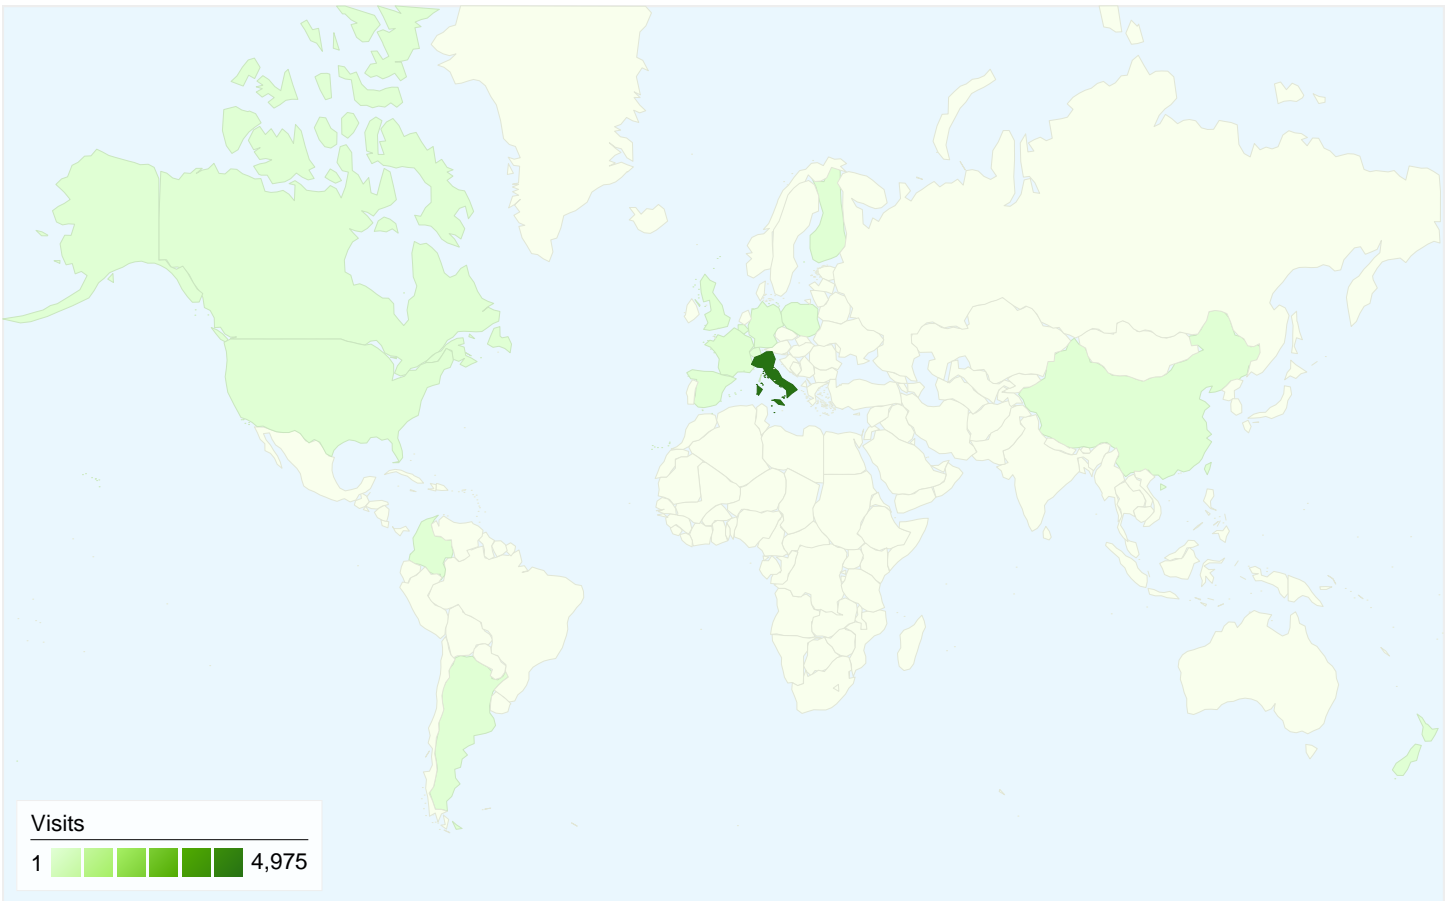

**Visitors**  
**1,115**

**Map Overlay world**

**Traffic Sources Overview**

- **Direct Traffic**  
1,975.00 (38.92%)
- **Referring Sites**  
1,891.00 (37.27%)
- **Search Engines**  
1,208.00 (23.81%)

**Content Overview**

All traffic sources sent a total of 5,074 visits

-  **38.92%** Direct Traffic
-  **37.27%** Referring Sites
-  **23.81%** Search Engines

- **Direct Traffic**  
1,975.00 (38.92%)
- **Referring Sites**  
1,891.00 (37.27%)
- **Search Engines**  
1,208.00 (23.81%)

**5,074 visits came from 16 countries/territories**

Site Usage

Country/Territory	Visits	Pages/Visit	Avg. Time on Site	% New Visits	Bounce Rate
Italy	4,975	4.15	00:06:24	21.11%	36.48%
France	39	3.92	00:03:46	20.51%	25.64%
Argentina	11	2.09	00:02:26	81.82%	45.45%
United States	11	2.36	00:01:13	90.91%	36.36%
Spain	8	2.38	00:01:56	50.00%	50.00%
Canada	7	3.57	00:02:20	42.86%	28.57%
Switzerland	5	1.20	00:00:14	80.00%	80.00%
China	4	1.00	00:00:00	50.00%	100.00%
Germany	3	11.33	00:03:36	100.00%	66.67%