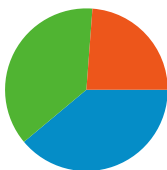

**Site Usage**

 **5,074** Visits

 **36.60%** Bounce Rate

 **20,994** Pageviews

 **00:06:19** Avg. Time on Site

 **4.14** Pages/Visit

 **21.60%** % New Visits

**Visitors Overview**

**Visitors**  
**1,115**

**Map Overlay world**

**Traffic Sources Overview**

- **Direct Traffic**  
1,975.00 (38.92%)
- **Referring Sites**  
1,891.00 (37.27%)
- **Search Engines**  
1,208.00 (23.81%)

**Content Overview**

All traffic sources sent a total of 5,074 visits

-  **38.92%** Direct Traffic
-  **37.27%** Referring Sites
-  **23.81%** Search Engines

- **Direct Traffic**  
1,975.00 (38.92%)
- **Referring Sites**  
1,891.00 (37.27%)
- **Search Engines**  
1,208.00 (23.81%)

**5,074 visits came from 16 countries/territories**

Site Usage

Country/Territory	Visits	Pages/Visit	Avg. Time on Site	% New Visits	Bounce Rate
Italy	4,975	4.15	00:06:24	21.11%	36.48%
France	39	3.92	00:03:46	20.51%	25.64%
Argentina	11	2.09	00:02:26	81.82%	45.45%
United States	11	2.36	00:01:13	90.91%	36.36%
Spain	8	2.38	00:01:56	50.00%	50.00%
Canada	7	3.57	00:02:20	42.86%	28.57%
Switzerland	5	1.20	00:00:14	80.00%	80.00%
China	4	1.00	00:00:00	50.00%	100.00%
Germany	3	11.33	00:03:36	100.00%	66.67%