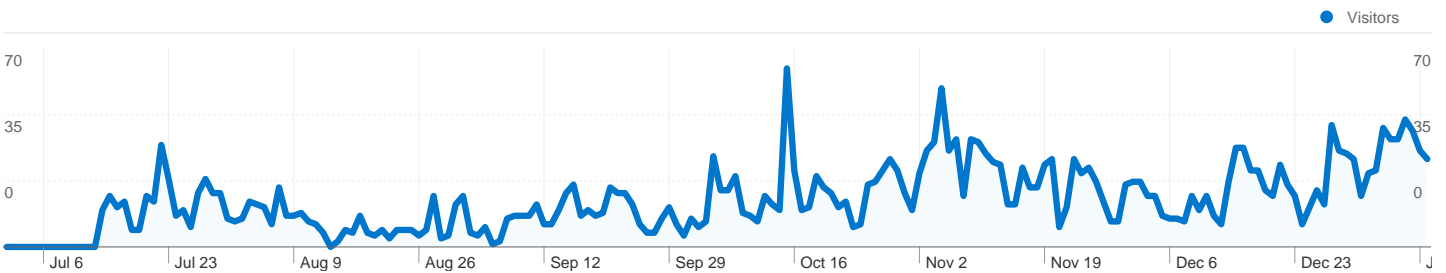

**Site Usage**

 **5,074** Visits

 **36.60%** Bounce Rate

 **20,994** Pageviews

 **00:06:19** Avg. Time on Site

 **4.14** Pages/Visit

 **21.60%** % New Visits

**Visitors Overview**

**Visitors**  
**1,115**

**Map Overlay world**

**Traffic Sources Overview**

- **Direct Traffic**  
1,975.00 (38.92%)
- **Referring Sites**  
1,891.00 (37.27%)
- **Search Engines**  
1,208.00 (23.81%)

**Content Overview**

## 1,115 people visited this site

 **5,074** Visits

 **1,115** Absolute Unique Visitors

 **20,994** Pageviews

 **4.14** Average Pageviews

 **00:06:19** Time on Site

 **36.60%** Bounce Rate

 **21.60%** New Visits

**5,074 visits came from 16 countries/territories**

Site Usage

Country/Territory	Visits	Pages/Visit	Avg. Time on Site	% New Visits	Bounce Rate
Italy	4,975	4.15	00:06:24	21.11%	36.48%
France	39	3.92	00:03:46	20.51%	25.64%
Argentina	11	2.09	00:02:26	81.82%	45.45%
United States	11	2.36	00:01:13	90.91%	36.36%
Spain	8	2.38	00:01:56	50.00%	50.00%
Canada	7	3.57	00:02:20	42.86%	28.57%
Switzerland	5	1.20	00:00:14	80.00%	80.00%
China	4	1.00	00:00:00	50.00%	100.00%
Germany	3	11.33	00:03:36	100.00%	66.67%